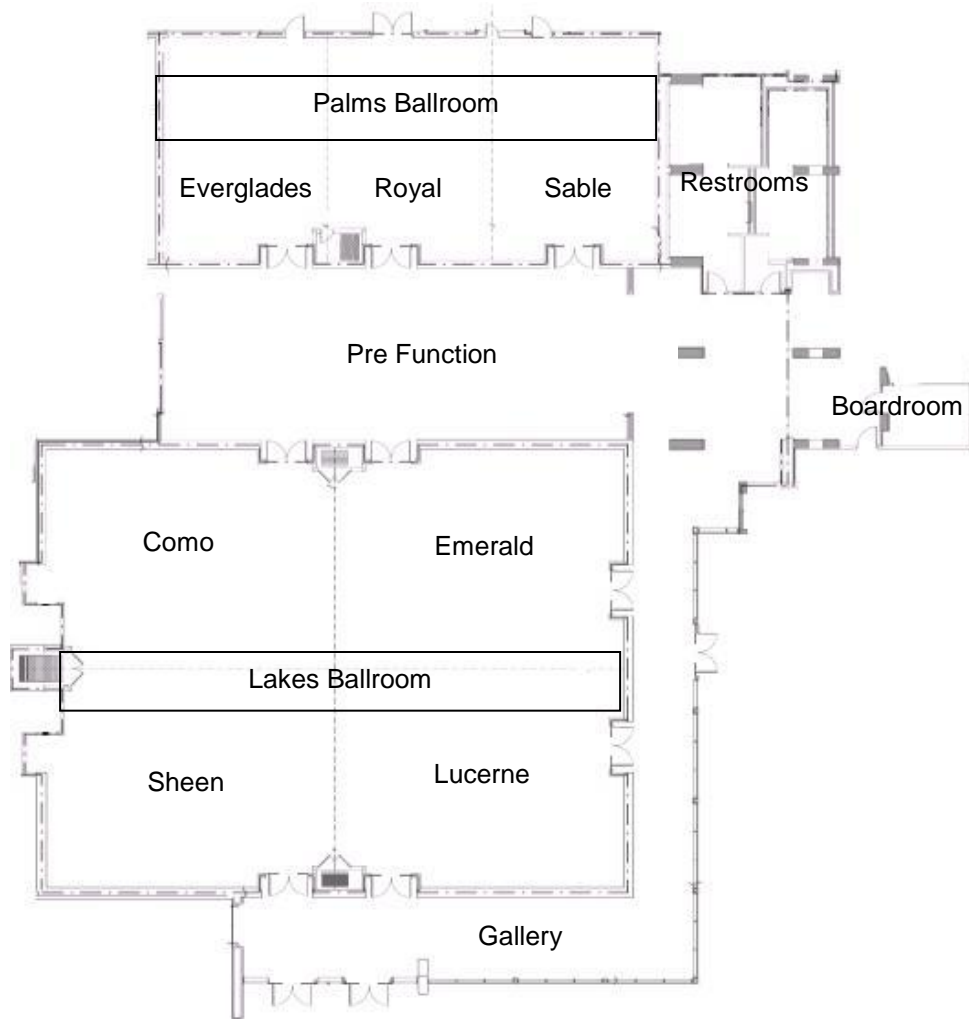

Holiday Inn
Orlando - *Disney Springs*® Area
Located in the WALT DISNEY WORLD® Resort

	Room Length	Room Width	Square Feet	Ceiling Height	Theater	Classroom 3 per 6 2 per 6		Conf	U-Shape	Hollow Square	Rounds
Lakes Ballroom	66	89	5745	14'	560	340	248	-	-	-	280
<i>Social Distance Accommodations</i>					70	70 (1 per 6)		-	-	-	80 (4 per rd)
Como	33	44	1452	14'	140	70	60	35	48	52	60
Emerald	33	44	1452	14'	140	70	60	35	48	52	60
Lucerne	33	44	1452	14'	140	70	60	35	48	52	60
Sheen	33	44	1452	14'	140	70	60	35	48	52	60
<i>Social Distance Accommodations Per Section</i>					20	20 (1 per 6)		12	12	14	24 (4 per rd)
Pre Function	27	74	1988	14'	-	-	-	-	-	-	-
Palms Ballroom	35	75	2477	10'	250	135	90	-	-	-	160
<i>Social Distance Accommodations</i>					36	27 (1 per 6)		-	-	-	48 (4 per rd)
Everglades	34	25	875	10'	80	35	25	20	20	22	50
Royal	34	25	875	10'	80	35	25	20	20	22	50
Sable	34	25	875	10'	80	35	25	20	20	22	50
<i>Social Distance Accommodations Per Section</i>					9	9 (1 per 6)		8	8	10	16 (4 per rd)
Boardroom	12	9	122	14'	-	-	-	6	-	-	-
<i>Social Distance Accommodations</i>								2			